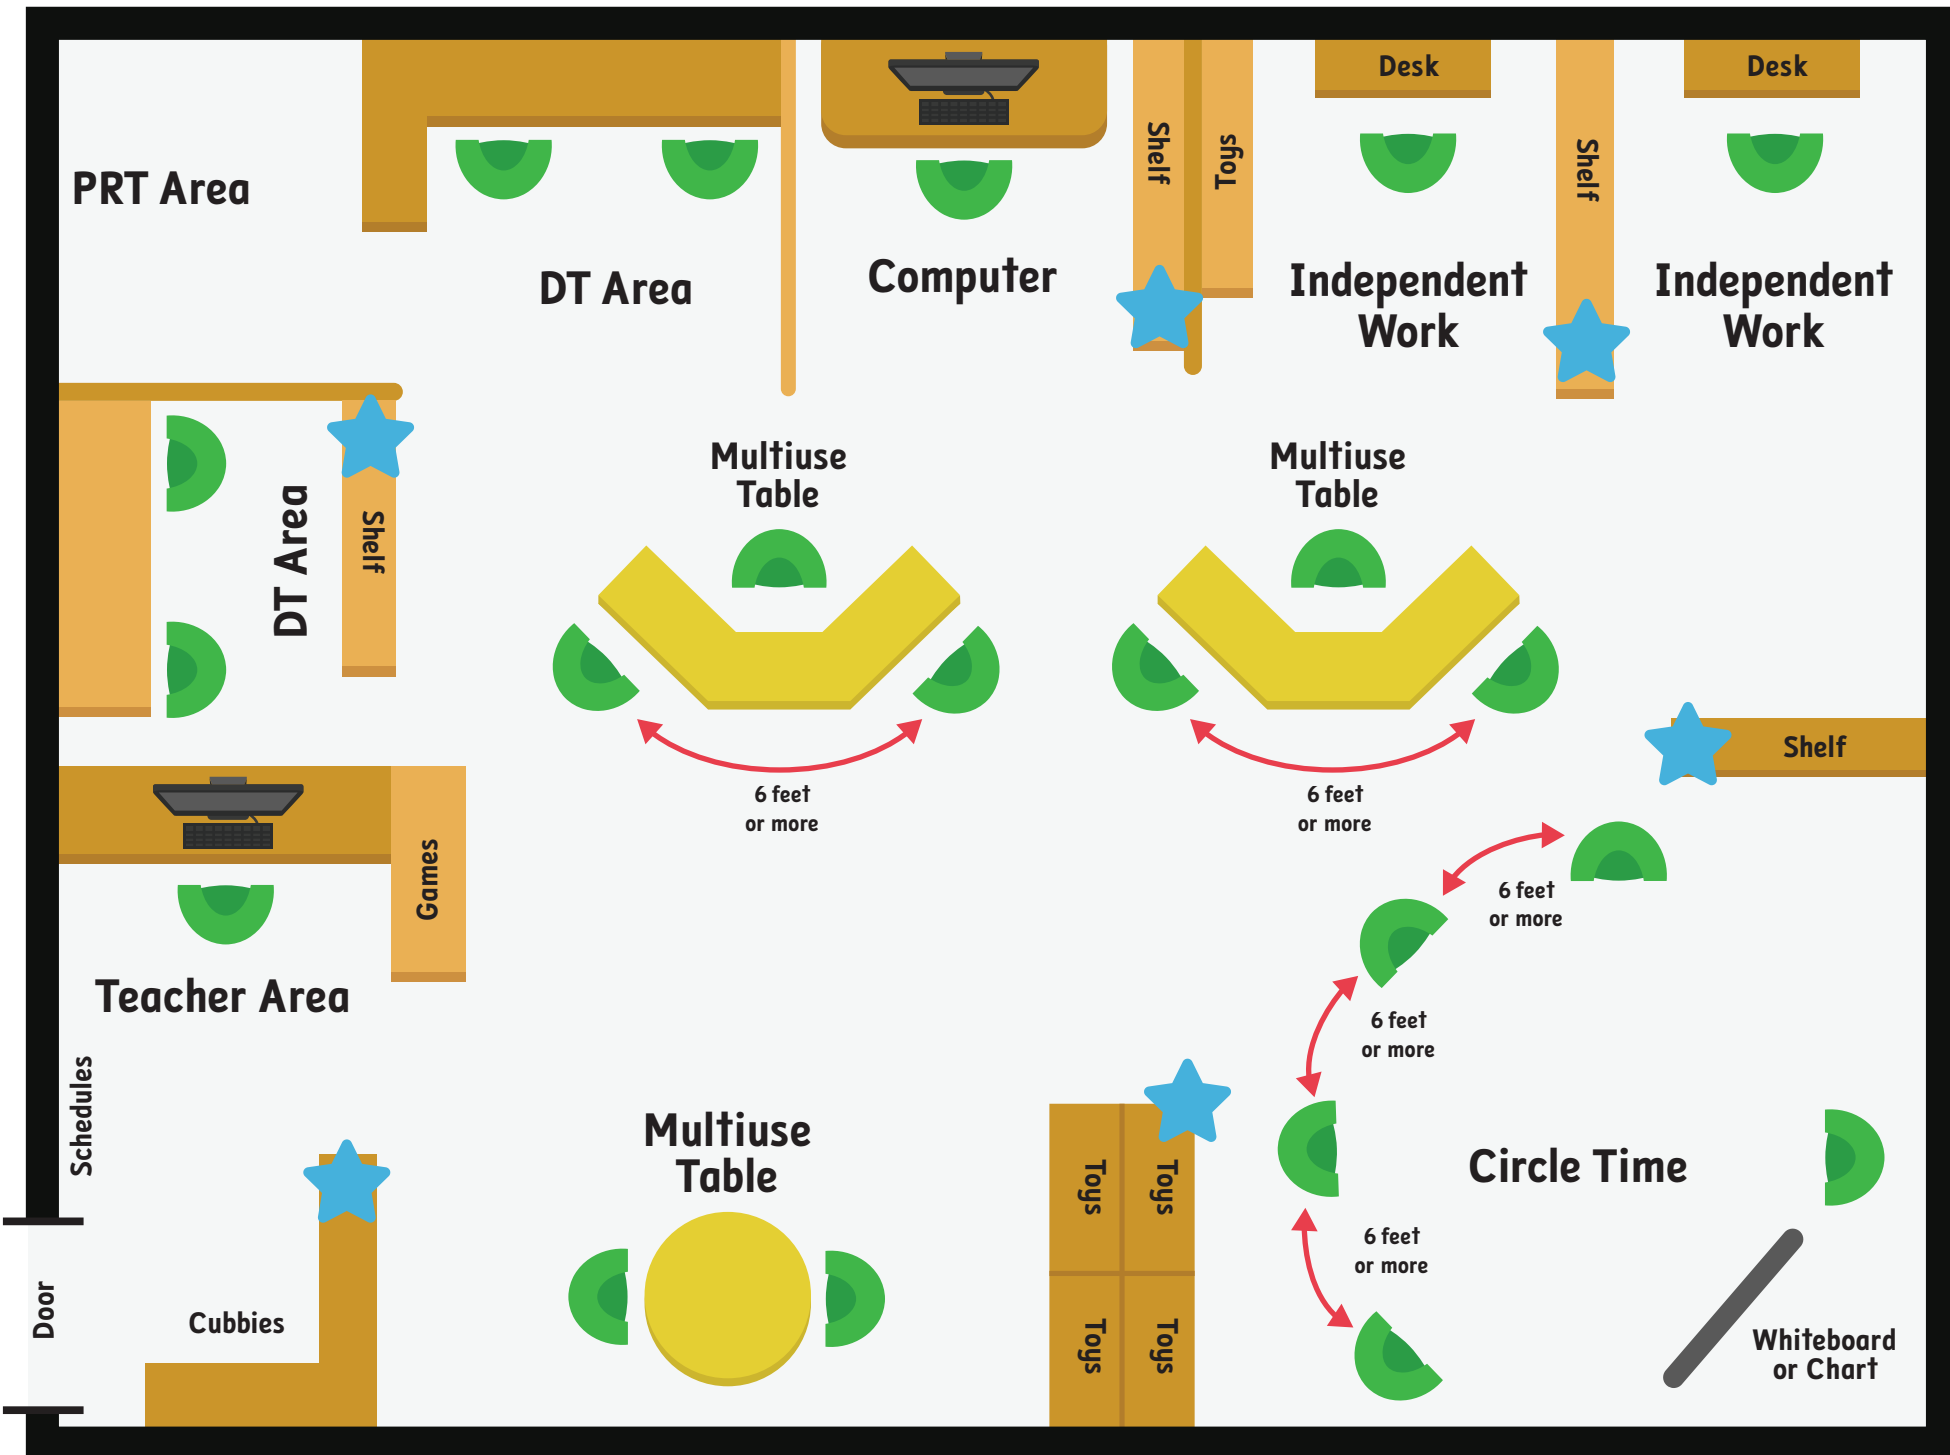

Classroom - STAR Program - Early Childhood

★ = Hygiene Bucket